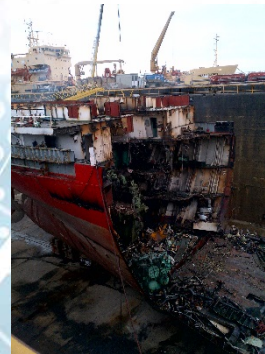

Mobile treatment of dismantling water

AFM Recyclage dry dock – BORDEAUX (33)

Dry docks are basins in dry-docking allowing for boat maintenance. The company AFM Recyclage decided, in the framework of a project for dismantling a ship in the Bordeaux dry dock, to procure a rainwater pretreatment unit that ensures preservation of the natural environment during dock openings. It is moreover the fact that the docks are put back into the water by the removal of a lock-gate which conditioned the choice of a mobile pretreatment unit.

APPRAISAL

Backed with our experience in terms of oil removal, we developed an installation that satisfied the client's various constraints and in particular its expectation in terms of mobility and performance. The results of this reflection gave rise to the designing of a coated steel sludge trap and light liquid separator positioned in a mobile storage wagon provided by our client, which allows for easy withdrawal from the dock before each opening of the lock-gate.

BUILDING

Characteristics :

- Made in France at our site in the North
- Dimensions : Ø 1.50 x L 5.00 m
- Projected separation area : 8 m²
- Exterior anti-UV coating carried out using our client's own colour code
- Control cabinet built into the construction